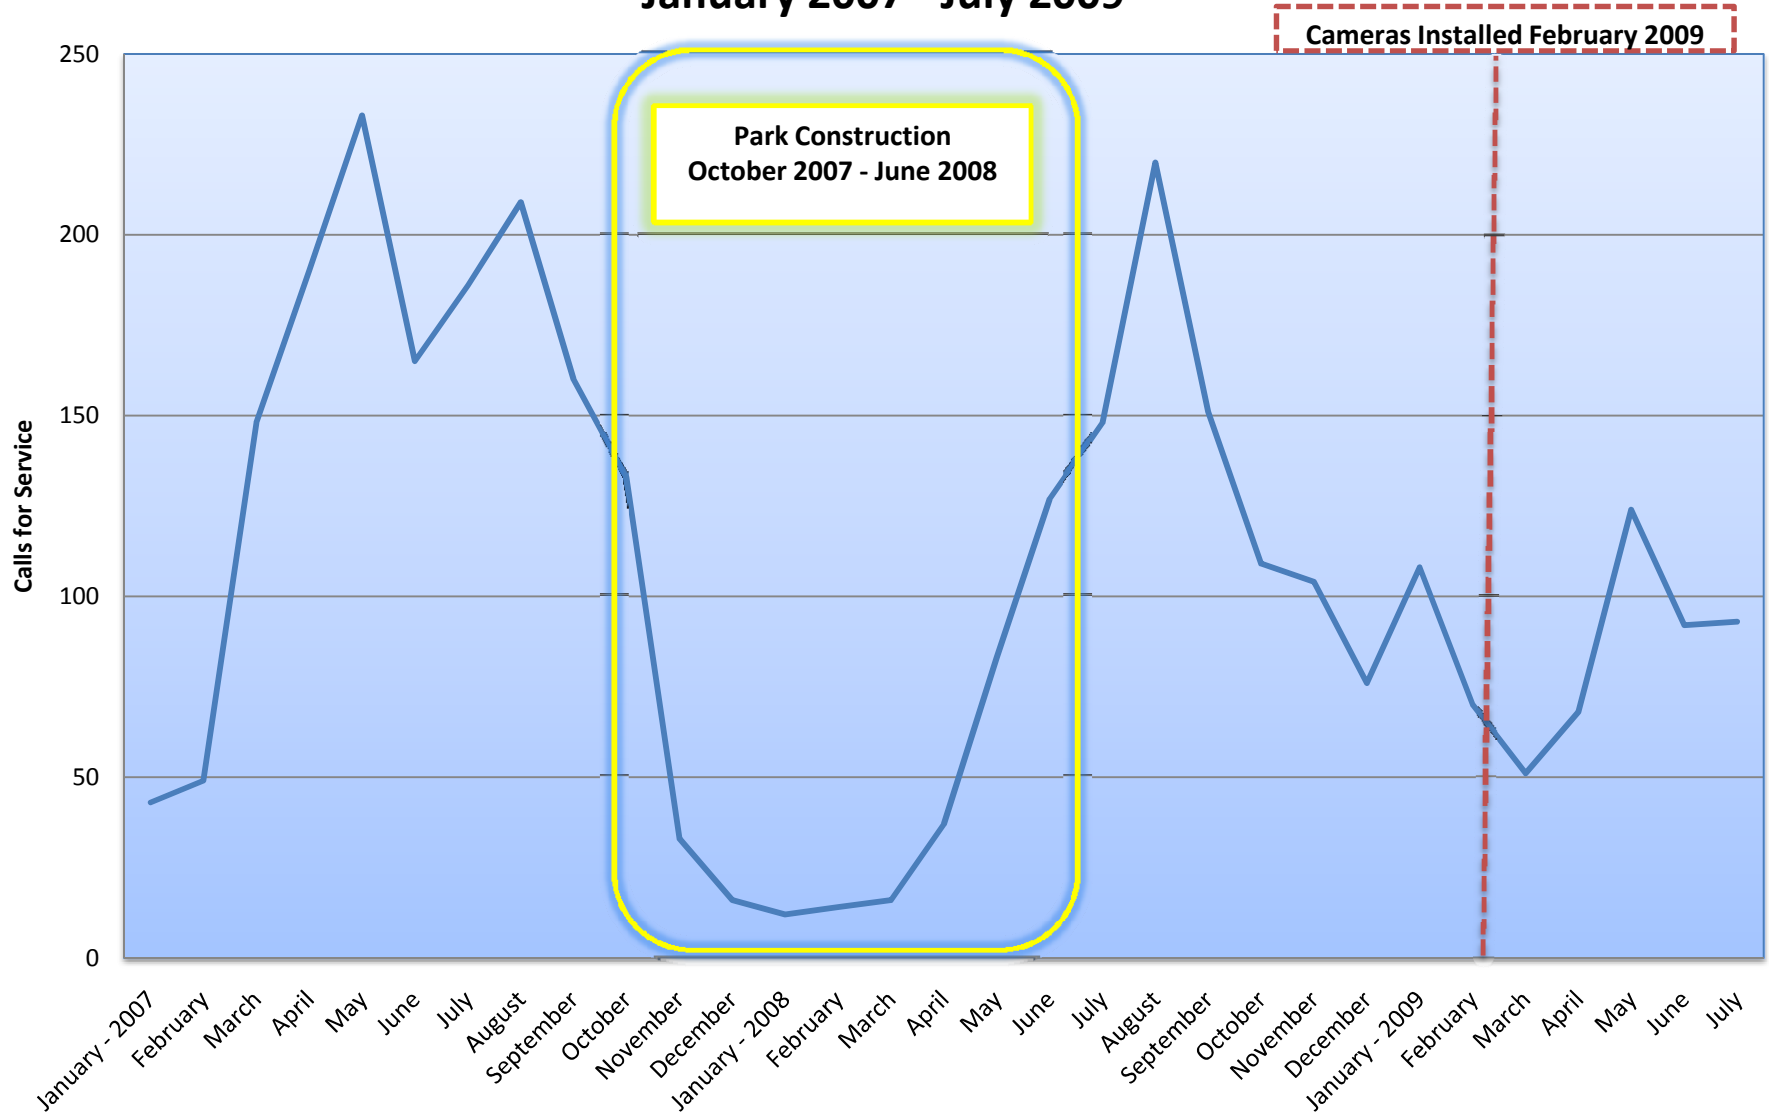

Salt Lake City Police Department

Total Calls for Service for Pioneer Park

Run 7/23/2009

	2007	2008	2009
January	43	12	108
February	49	14	70
March	148	16	51
April	190	37	68
May	233	83	124
June	165	127	92
July	186	148	93
August	209	220	
September	160	151	
October	133	109	
November	33	104	
December	16	76	
Grand Total	1565	1097	606

Note: Pioneer Park was under construction from October 2007 to June 2008

Pioneer Park Calls For Service Timeline January 2007 - July 2009

Salt Lake City Police Department

Calls for Service for Pioneer Park by Call Type

Note: Pioneer Park cameras were installed February 2009

Note: Pioneer Park was under construction from October 2007 to June 2008